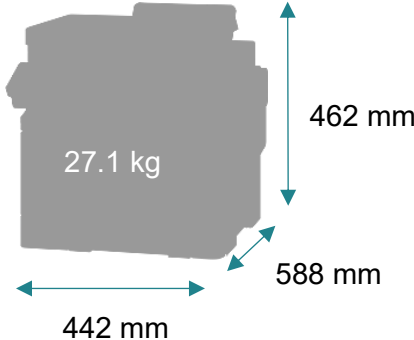

*PDF/TIFF/JPEG

Ecology

- Standard two-sided printing saves paper.
- Supports ECO mode for easy presetting of features that save paper and toner

Specifications

Printing	
Display	4.3-inch (10.9 cm) Colour touch screen
Print Speed: Up to	Black: 38 ppm (A4) / Colour: 38 ppm (A4)
Time to First Page: As fast as	Black: 8 seconds / Colour: 8 seconds
Print Resolution	Black: 1200 x 1200 dpi, 4800 Colour Quality (2400 x 600 dpi) / Colour: 1200 x 1200 dpi, 4800 Colour Quality (2400 x 600 dpi)
Memory	2048 MB
Hard Disk	Option available
Copying	
Copy Speed: Up to	Black: 38 ppm (A4) / Colour: 38 ppm (A4)
Time to First Copy: As fast as	Black: 7.9 seconds / Colour: 12.3 seconds
Scanning	
Scanner Type / ADF Scan	Flatbed scanner with ADF / DADF (single pass Duplex)
A4/Ltr Duplex Scan Speed: Up to	Black: 94 / 100 ppm / Colour: 60 / 64 ppm
A4/Ltr Simplex Scan Speed: Up to	Black: 47 / 50 ppm / Colour: 30 / 32 ppm
ADF Paper Input Capacity: Up to	100 pages 75 gsm
Faxing	
Modem Speed	Max is 33,600 bps, V.34 Half-Duplex Kbps
Supplies	
Toner Cartridge Yields (up to)	7,000-page Colour (CMY) Ultra High Yield Cartridges, 10,500-page Black Ultra High Yield Cartridge
Imaging Kit Estimated Yield: Up to	125,000 pages, based on 3 average letter/A4-size pages per print job and ~ 5% coverage
Cartridge(s) Shipping with Product	2,000-page Colour (CMY) Toner Cartridges, 3,000-page Black Toner Cartridge
Paper Handling	
Included Paper Handling	250-Sheet Input, 150-Sheet Output Bin, Integrated Duplex, Single-Sheet Manual Feed
Optional Paper Handling	550-Sheet Tray, 650-Sheet Duo Tray
Paper Input Capacity: Up to	Standard: 250+1 pages 75 gsm / Maximum: 1450+1 pages 75 gsm
Paper Output Capacity: Up to	150 pages 75 gsm
Media Types Supported	Card Stock, Paper Labels, Plain Paper, Vinyl Labels
Media Sizes Supported	10 Envelope, 7 3/4 Envelope, 9 Envelope, A4, A5, B5 Envelope, C5 Envelope, DL Envelope, Hagaki Card, Executive, Folio, JIS-B5, Legal, Letter, Statement, Universal, Oficio, A6
General Information	
Standard Ports	USB 2.0 Specification Hi-Speed Certified (Type B), Gigabit Ethernet (10/100/1000), Front USB 2.0 Specification Hi-Speed Certified port (Type A), Rear USB 2.0 Specification Hi-Speed Certified Port (Type A)
Wi-Fi	Option available (802.11 a/b/g/n/ac Wireless)
Noise Level: Operating	Print: 52 dBA / Copy: 55 dBA / Scan: 51 dBA
Specified Operating Environment ^{*1}	Humidity: 8 to 80% ^{*2} Relative Humidity, Temperature: 10 to 32°C ^{*3} (excluding faults caused by condensation)
Size (mm - H x W x D) / Weight (kg)	462 x 442 x 588 mm / 27.1 kg