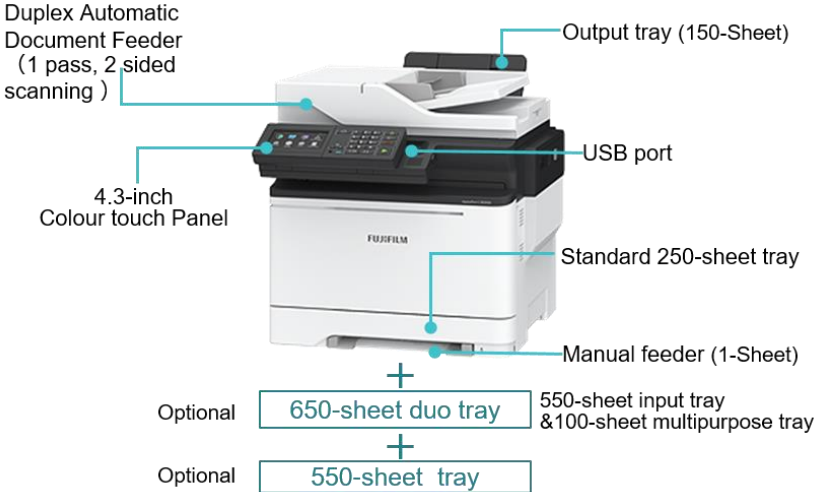

Ecology

- Standard two-sided printing saves paper.
- Supports ECO mode for easy presetting of features that save paper and toner