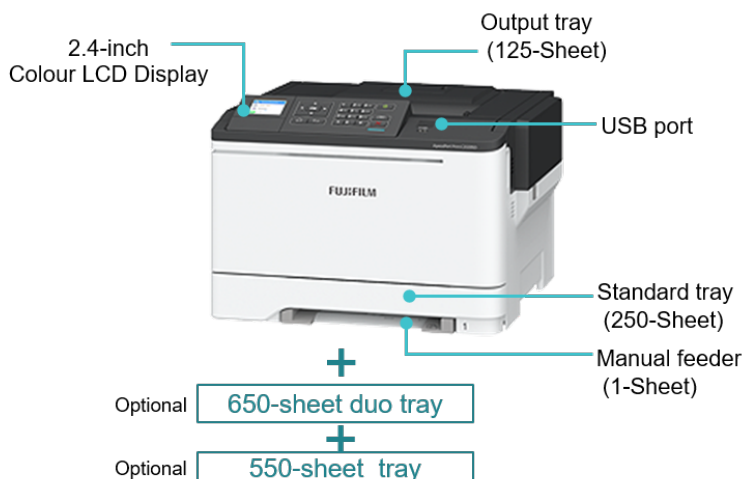

Ecology

- Standard two-sided printing saves paper
- Supports ECO mode for easy presetting of features that save paper and toner

Specifications

Printing	
Display	2.4-inch (6 cm) Colour LCD display
Print Speed: Up to	Black: 33 ppm (A4) / Colour: 33 ppm (A4)
Time to First Page: As fast as	Black: 7.5 seconds / Colour: 7.5 seconds
Print Resolution	Black: 1200 x 1200 dpi, 4800 Colour Quality (2400 x 600 dpi) / Colour: 1200 x 1200 dpi, 4800 Colour Quality (2400 x 600 dpi)
Memory	1024 MB
Hard Disk	Not Available
Supplies	
Toner Cartridge Yields (up to)	7,000-page Colour (CMY) Ultra High Yield Cartridges, 10,500-page Black Ultra High Yield Cartridge
Imaging kit Estimated Yield: Up to	125,000 pages, based on 3 average letter/A4-size pages per print job and ~ 5% coverage
Cartridge(s) Shipping with Product	2,000-page Colour (CMY) Toner Cartridges, 3,000-page Black Toner Cartridge
Paper Handling	
Included Paper Handling	250-Sheet Input, 125-Sheet Output Bin, Integrated Duplex, Single-Sheet Manual Feed
Optional Paper Handling	550-Sheet Tray, 650-Sheet Duo Tray
Paper Input Capacity: Up to	Standard: 250+1 pages 75 gsm / Maximum: 1450+1 pages 75 gsm
Paper Output Capacity: Up to	125 pages 75 gsm
Media Types Supported	Card Stock, Envelopes, Paper Labels, Plain Paper, Vinyl Labels
Media Sizes Supported	A6, Oficio, 7 3/4 Envelope, 9 Envelope, JIS-B5, A4, Legal, A5, Hagaki Card, Letter, B5 Envelope, Statement, C5 Envelope, Executive, Universal, DL Envelope, Folio, 10 Envelope
General Information	
Standard Ports	USB 2.0 Specification Hi-Speed Certified (Type B), Gigabit Ethernet (10/100/1000), Front USB 2.0 Specification Hi-Speed Certified port (Type A)
Wi-Fi	Option Available (802.11 a/b/g/n/ac Wireless)
Noise Level: Operating	Print: 50 dBA
Specified Operating Environment ^{*1}	Humidity: 8 to 80% ^{*2} Relative Humidity, Temperature: 10 to 32°C ^{*3} (excluding faults caused by condensation)
Size (mm - H x W x D) / Weight (kg)	308 x 442 x 421 mm / 21 kg